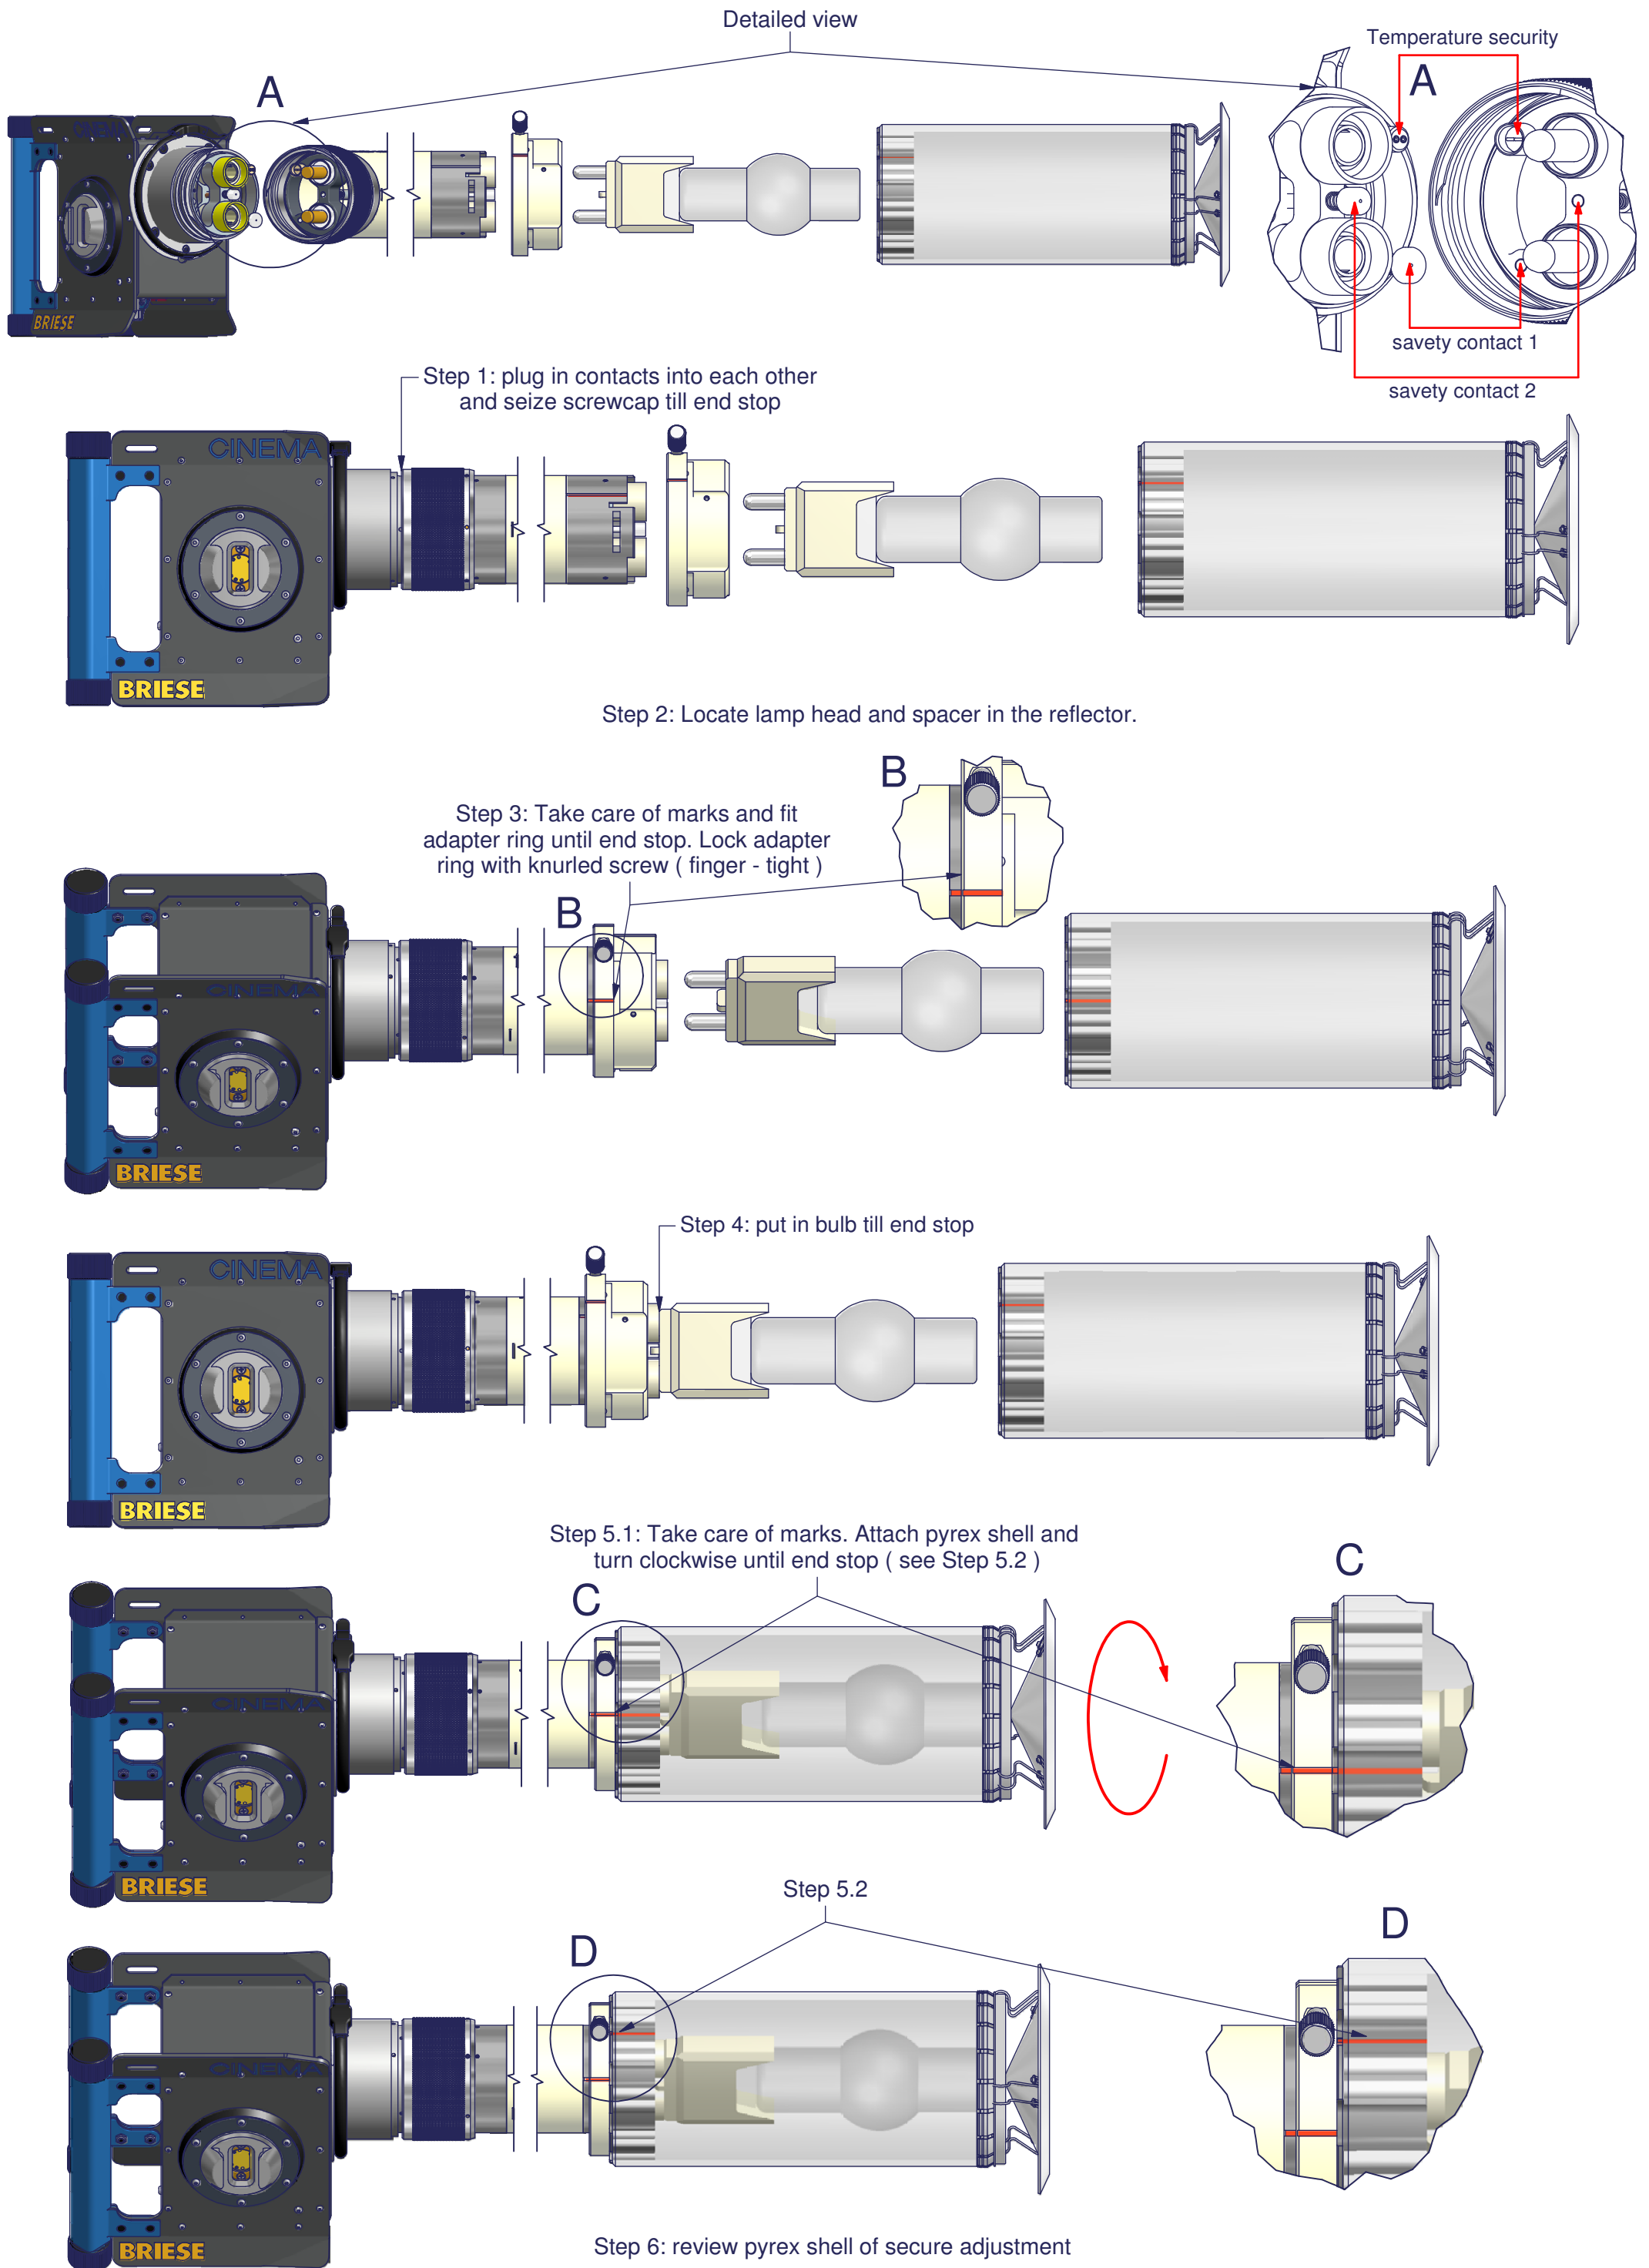

Connection between lamphead, spacer, adapter ring, bulb 4000W, pyrex shell

Verbindung zwischen Leuchtenkörper + Tubus + Adapterring + Brenner 4000W + Schutzglasglocke