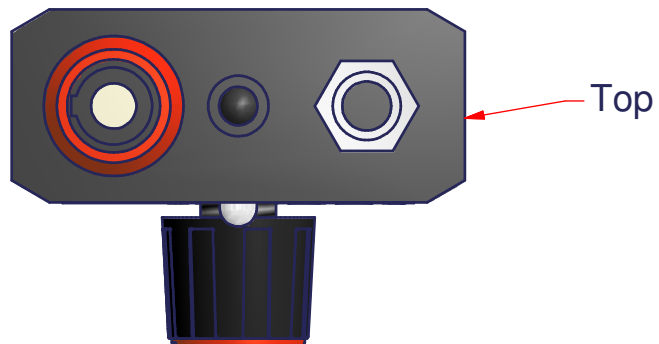

Trigger

Example : 3 frams with a distance of 1/4 sec. (basis 4 frams / sec.)

trigger statistic

fps

- because of fluctuating power supply results could differ
- using lamp extensions, splitting boxes or emergency generating sets can cause deviation